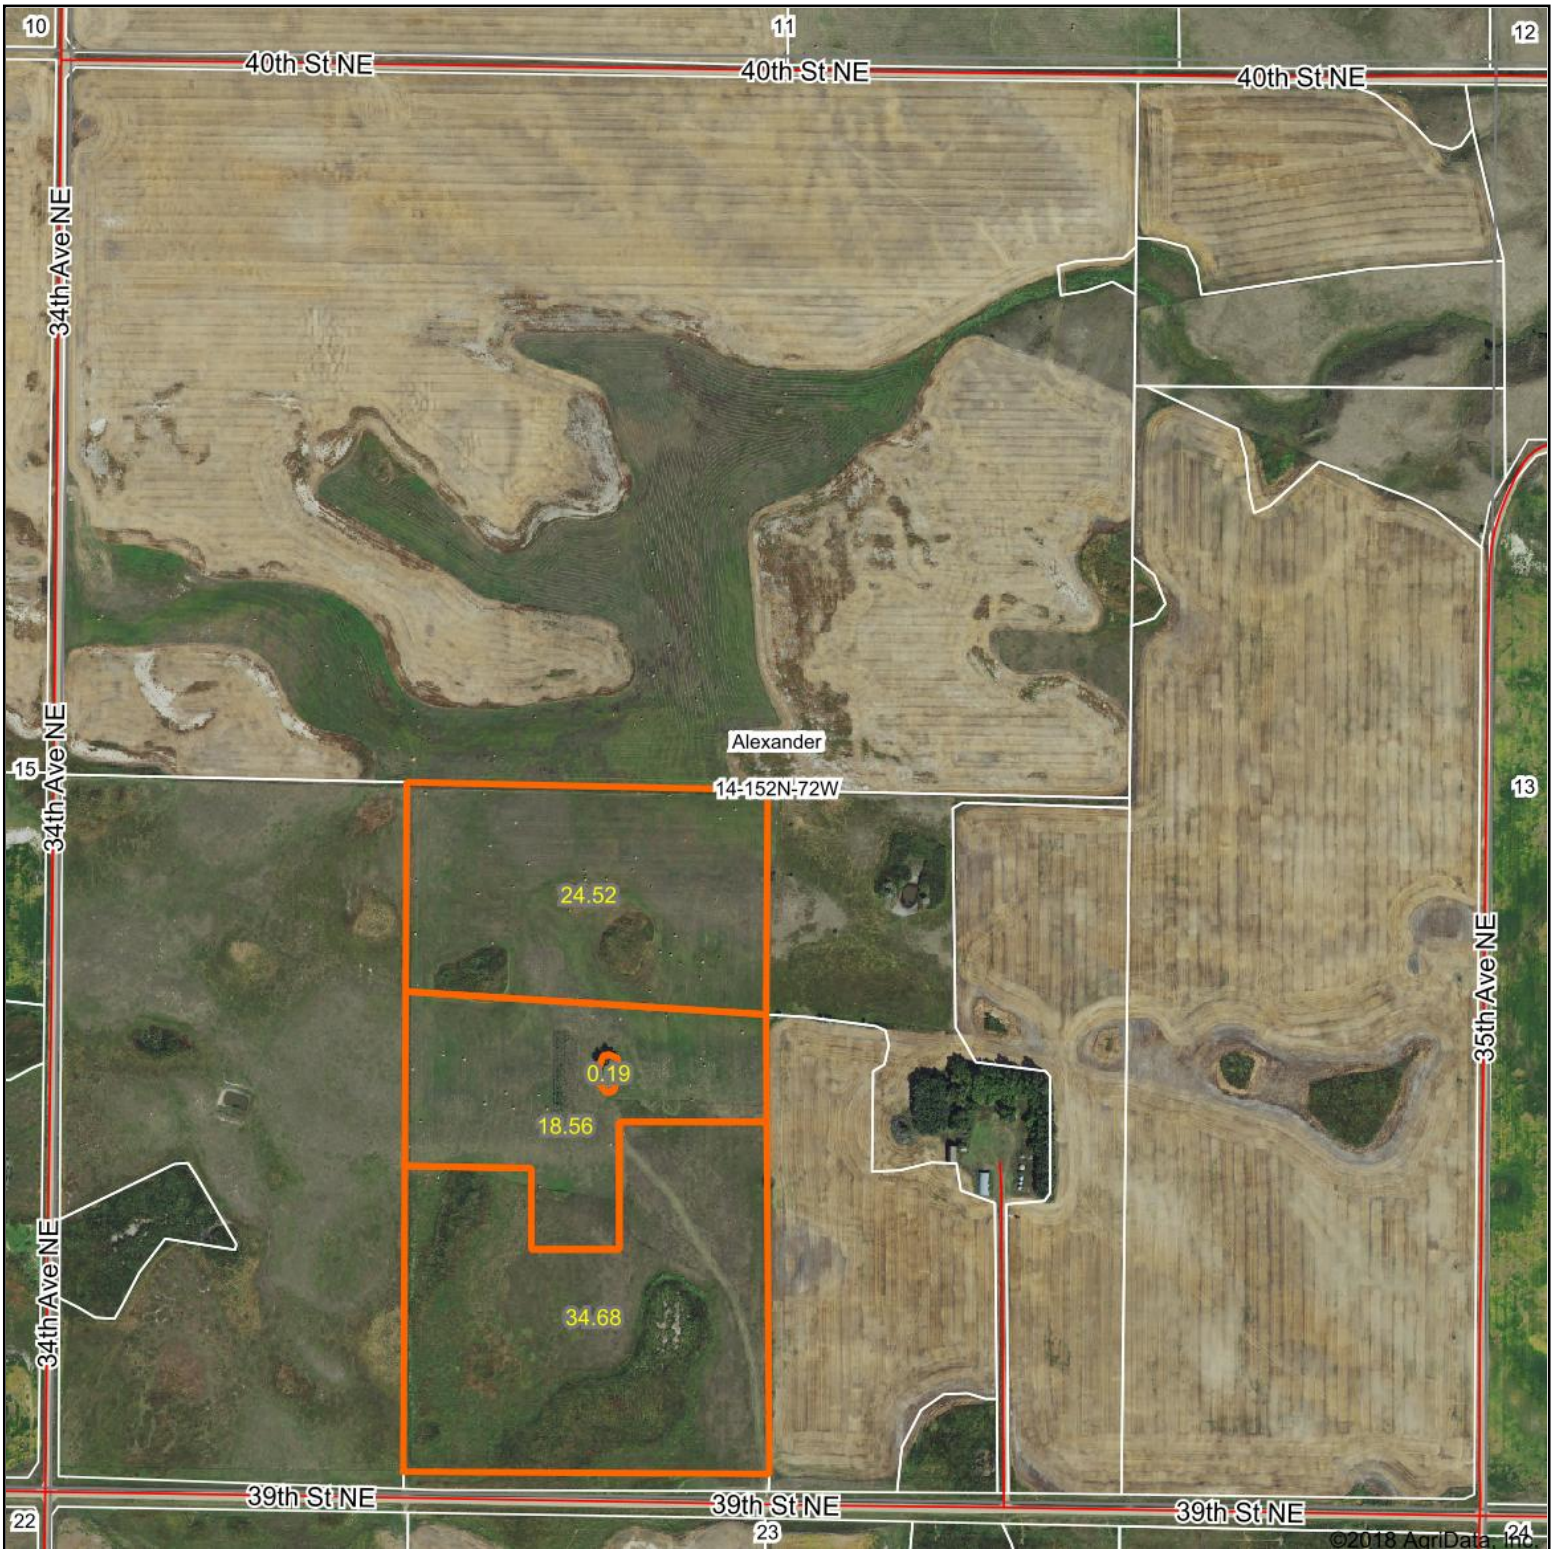

Aerial Map

©2018 AgriData, Inc.

Northern Appraisal & Realty, Inc.
Harvey, ND
701.324.4799

map center: 47° 59' 6.55, -99° 50' 40.42

Maps Provided By:

CUSTOMIZED ONLINE MAPPING
© AgriData, Inc. 2018 www.AgriDataInc.com

14-152N-72W
Pierce County
North Dakota

5/24/2018